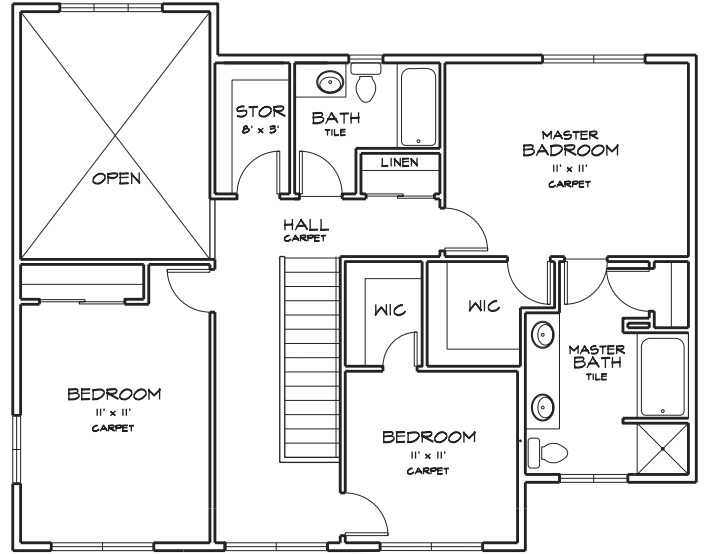

WHIDBEY ISLAND

FAMILY HOUSING

A Hunt Military Community™

NAS Whidbey - B3.1
3 Bedroom 2.5 Bath — 1,894 SF

UPSTAIRS

DOWNSTAIRS

* All Square Footage is Approximate