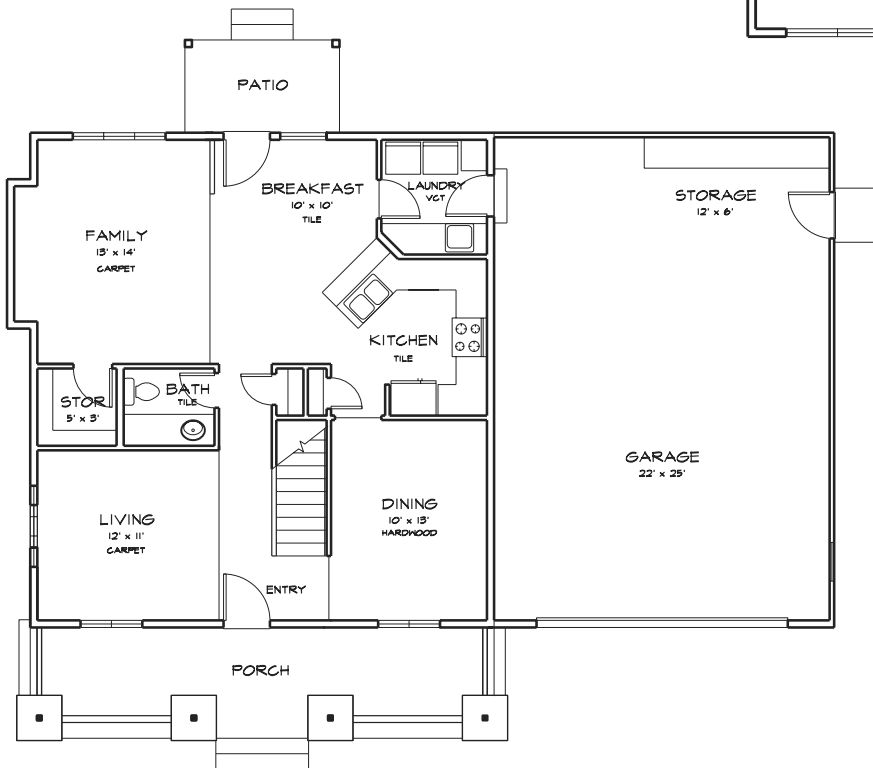

WHIDBEY ISLAND

FAMILY HOUSING

A Hunt Military Community™

NAS Whidbey - B3.1
3 Bedroom 2.5 Bath — 1,894 SF

UPSTAIRS

DOWNSTAIRS

* All Square Footage is Approximate