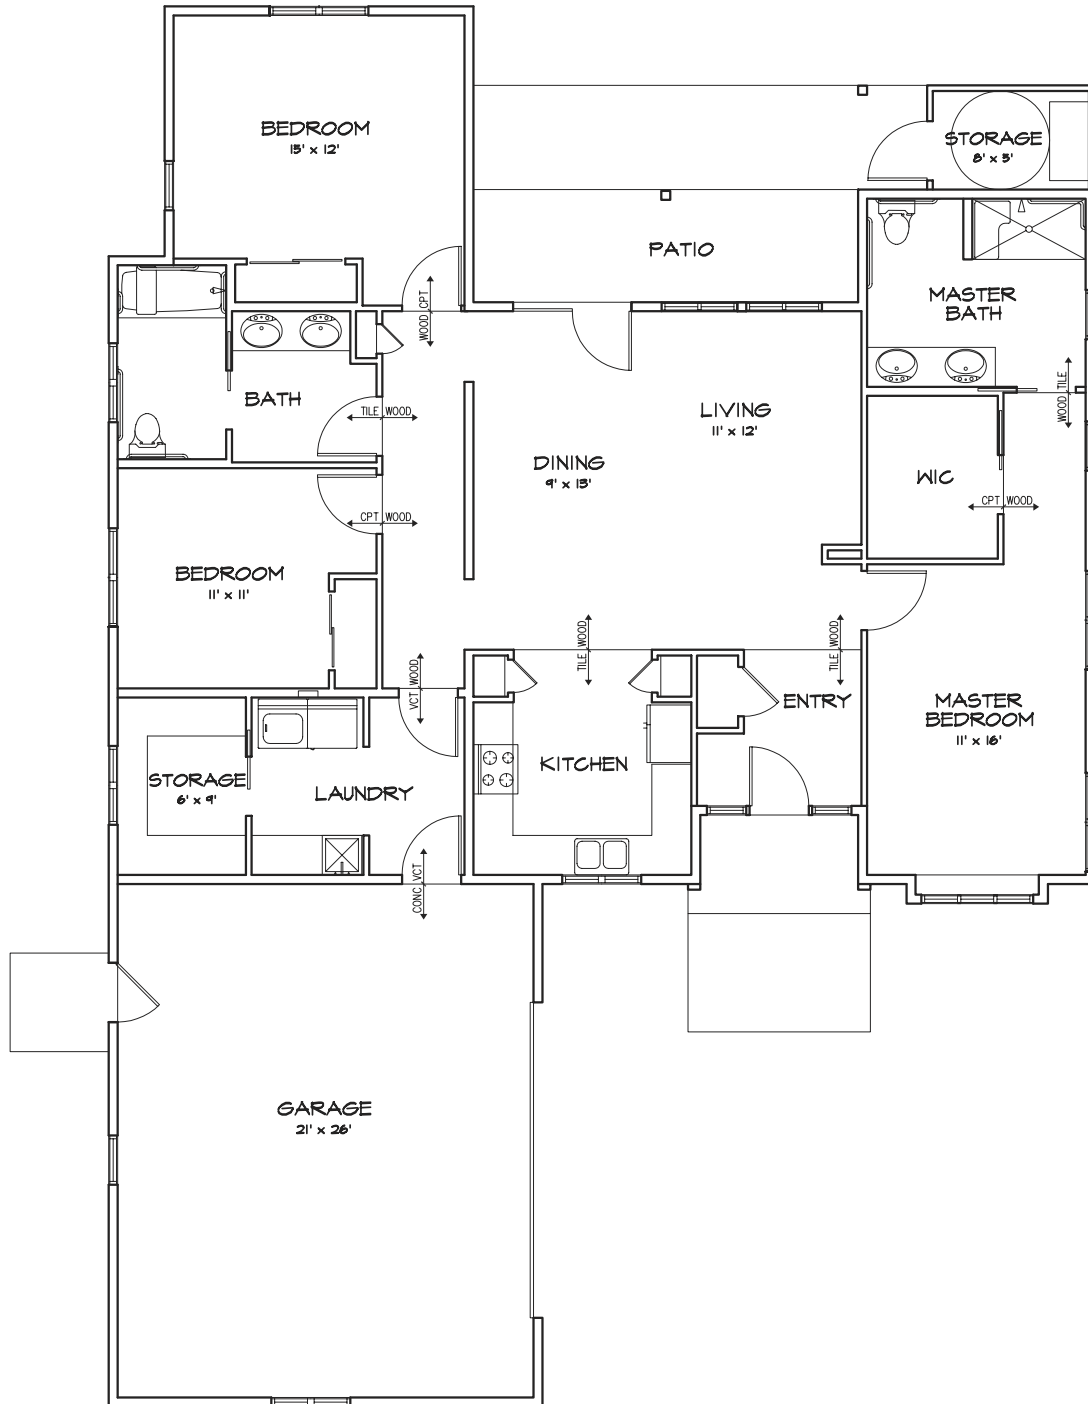

# WHIDBEY ISLAND

FAMILY HOUSING

A Hunt Military Community™

NAS Whidbey - A3.3  
3 Bedroom 2 Bath — 1,749 SF

\* All Square Footage is Approximate