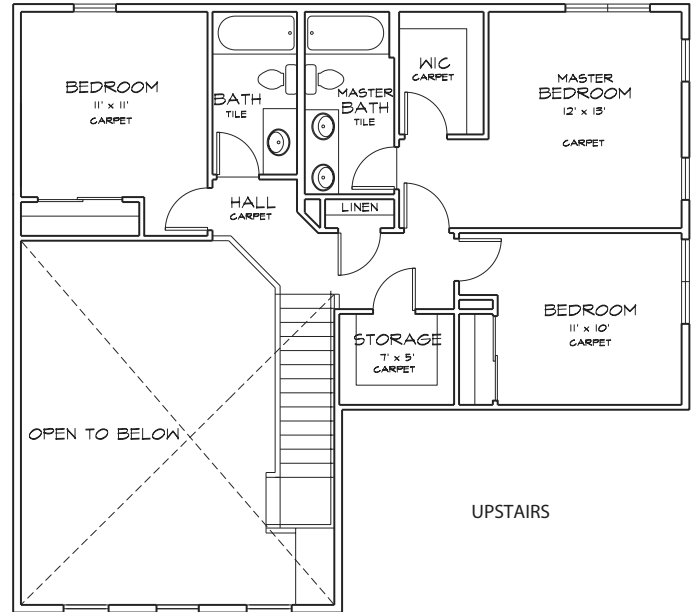

WHIDBEY ISLAND

FAMILY HOUSING

A Hunt Military Community™

NAS Whidbey - A3.1
3 Bedroom 1.5 Bath — 1,722 SF

* All Square Footage is Approximate