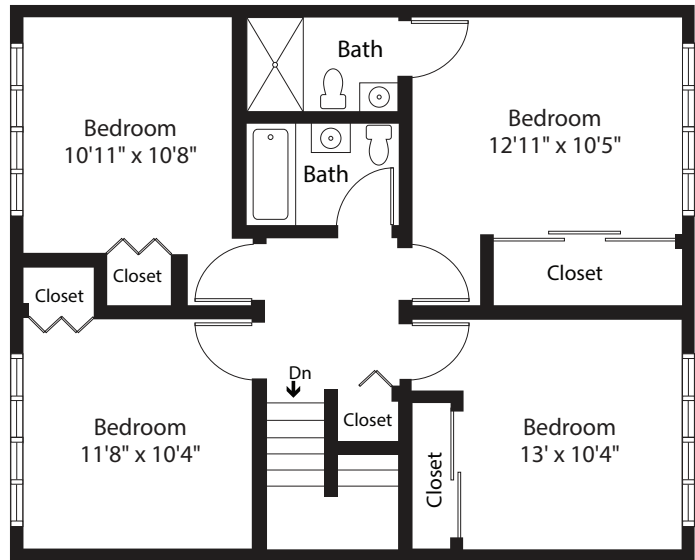

WHIDBEY ISLAND

FAMILY HOUSING

A Hunt Military Community™

Saratoga Heights -
4 Bedroom 2.25 Bath — 1,200 SF

Second Floor

First Floor

* All Square Footage is Approximate