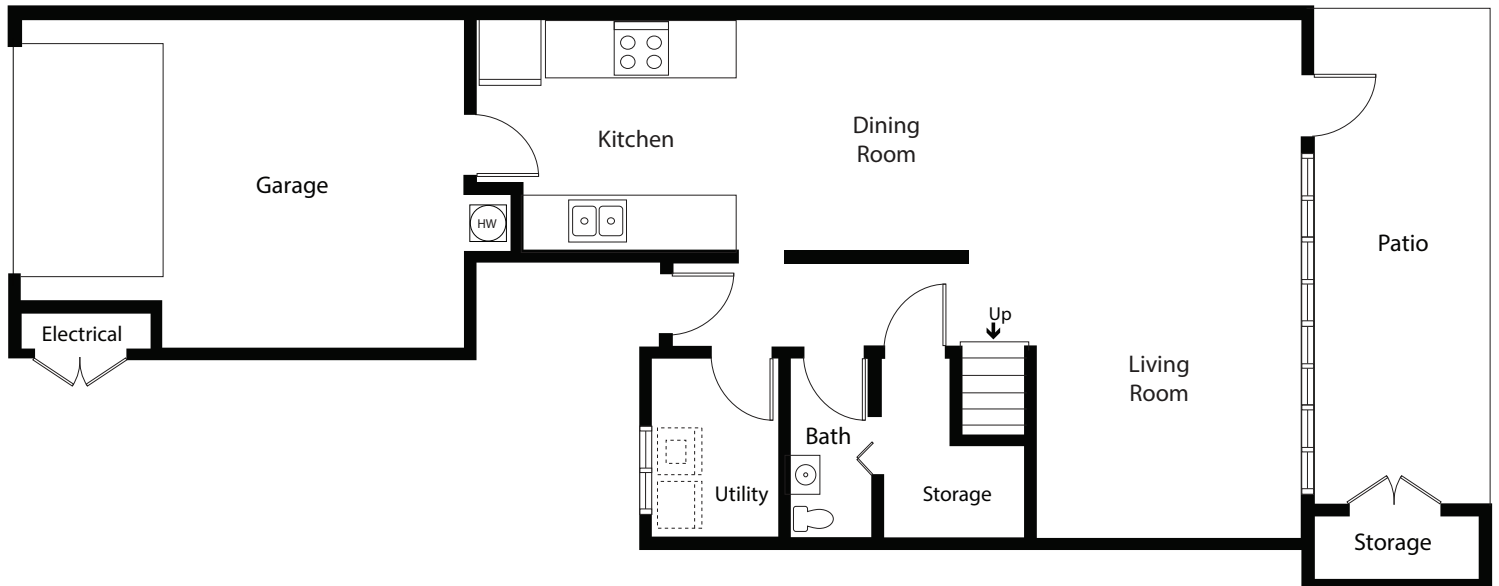

WHIDBEY ISLAND

FAMILY HOUSING

A Hunt Military Community™

Saratoga Heights -
4 Bedroom 2.25 Bath — 1,200 SF

Second Floor

First Floor

* All Square Footage is Approximate