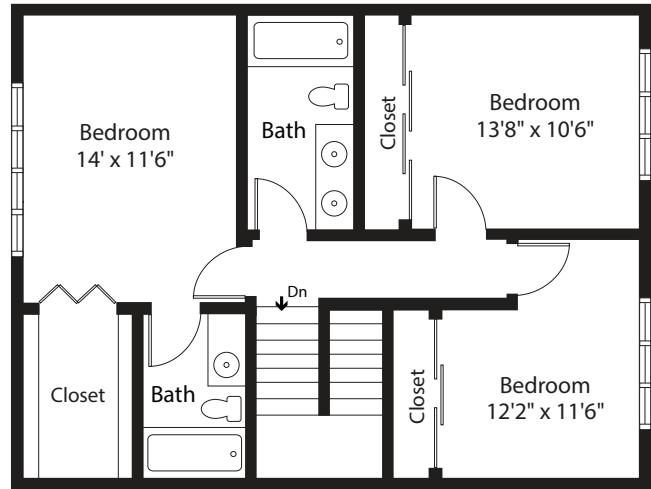

WHIDBEY ISLAND

FAMILY HOUSING

A Hunt Military Community™

Saratoga Heights -
3 Bedroom 3 Bath — 1,100 SF

Second Floor

First Floor

* All Square Footage is Approximate