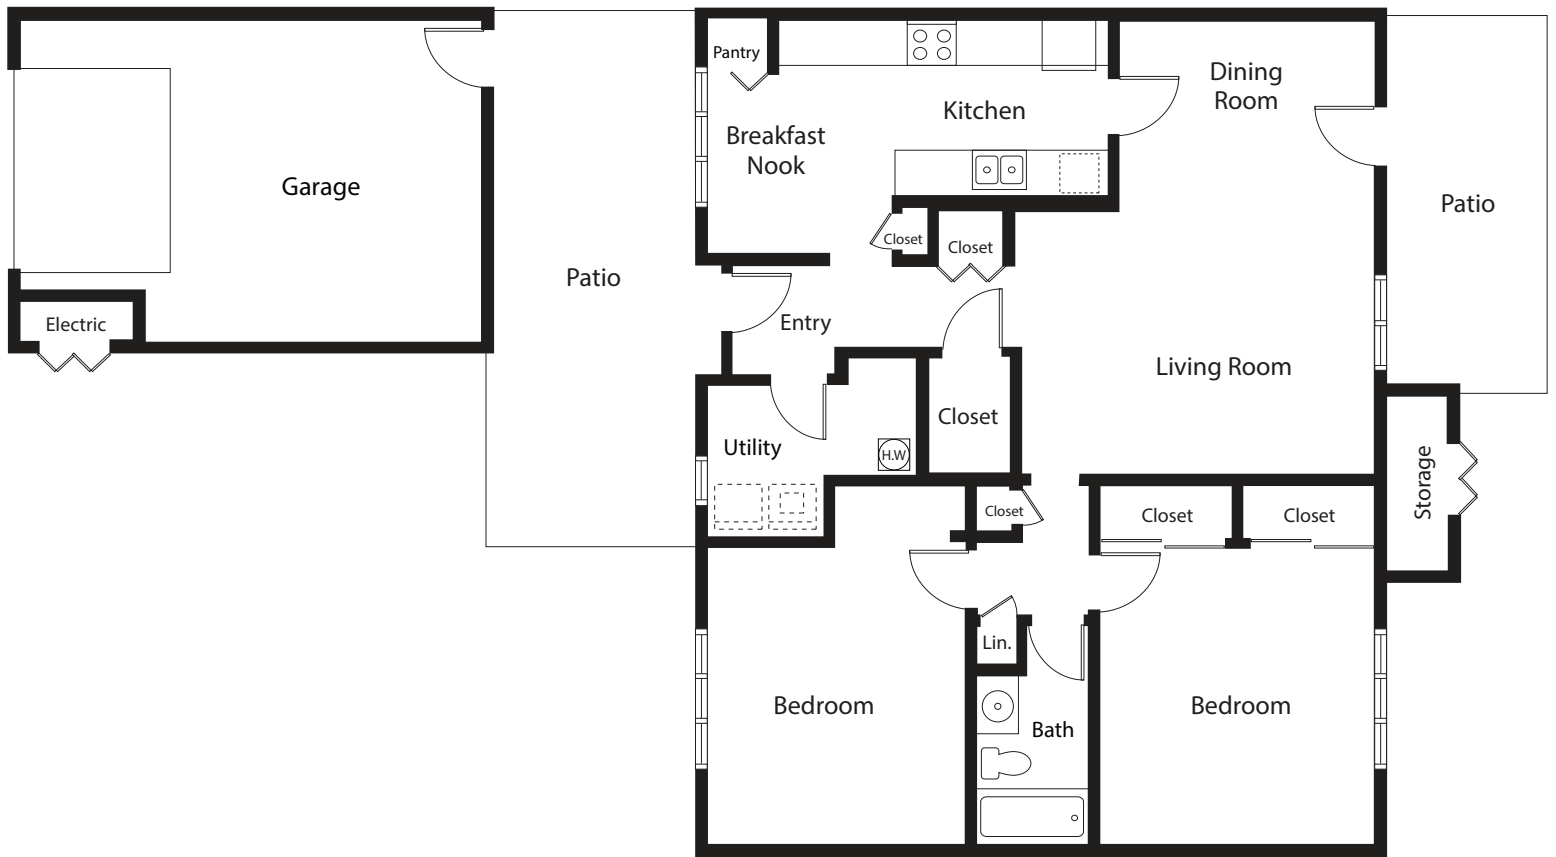

WHIDBEY ISLAND

FAMILY HOUSING

A Hunt Military Community™

Saratoga Heights -
2 Bedroom 1 Bath — 950 SF

* All Square Footage is Approximate