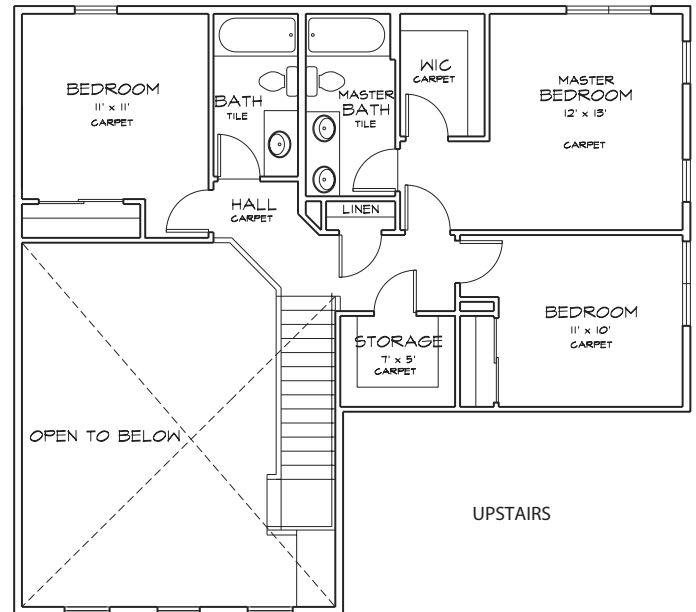

WHIDBEY ISLAND

FAMILY HOUSING

A Hunt Military Community™

NAS Whidbey - A3.1
3 Bedroom 1.5 Bath — 1,722 SF

* All Square Footage is Approximate