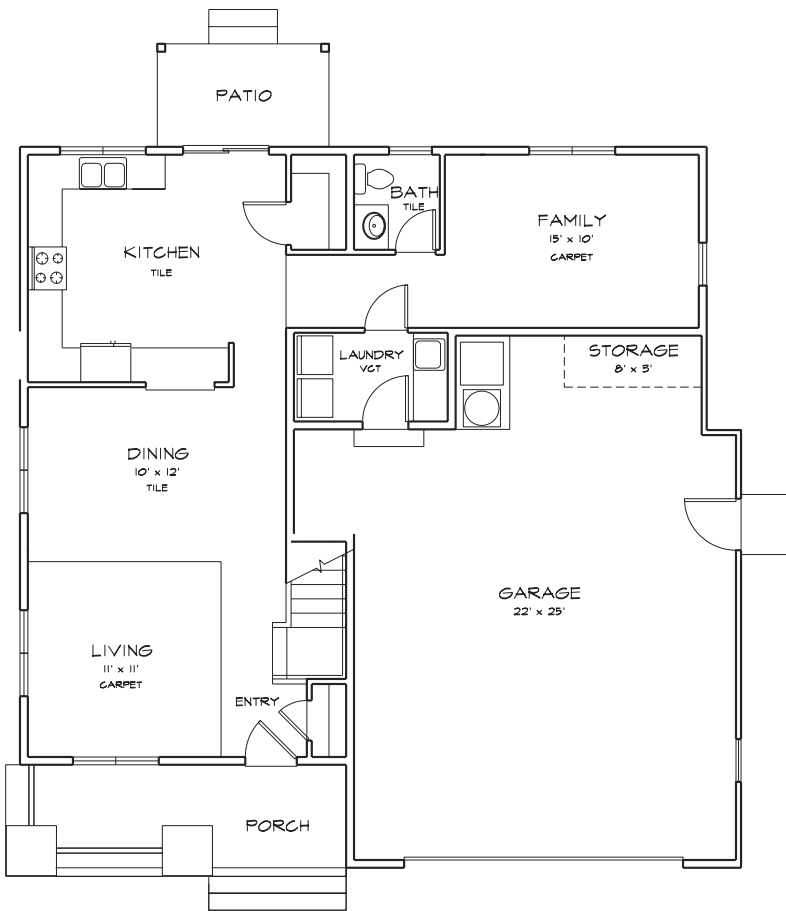

WHIDBEY ISLAND

FAMILY HOUSING

A Hunt Military Community™

NAS Whidbey - A3.1
3 Bedroom 1.5 Bath — 1,722 SF

* All Square Footage is Approximate